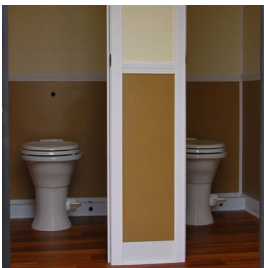

2 STATIONS

4 STATIONS

5 STATIONS

**DOVER
PORT-A-JOHN**

MOBILE WASHROOM TRAILERS

His and Hers washrooms, Air Conditioning, Heat, Vanity's with large mirror, Flushing Porcelain toilets and sinks! Hot Water is also available. Elegant Décor with stereo included in Wedding/VIP units. Rugged diamond plate features included in Industrial units. Water on Board. Electrical connections required.

DoverPortaJohn.com

Regular Unit

- Standard toilet
- Foaming hand sanitizer
- Urinal

Wedding Unit

- Sink
- Recirculating toilet
- Mirror
- 24% larger than standard portable

Hand Wash Stations

4 Person Wash

- 4 user
- 20 gallon

Shower Unit

- Included:
- Water heater
 - Shelf for personal items
 - Hooks and shower curtain

- Customer to provide:
- Propane tank
 - Place for grey water to drain
 - Water connection/hose

Wheelchair Accessible Unit